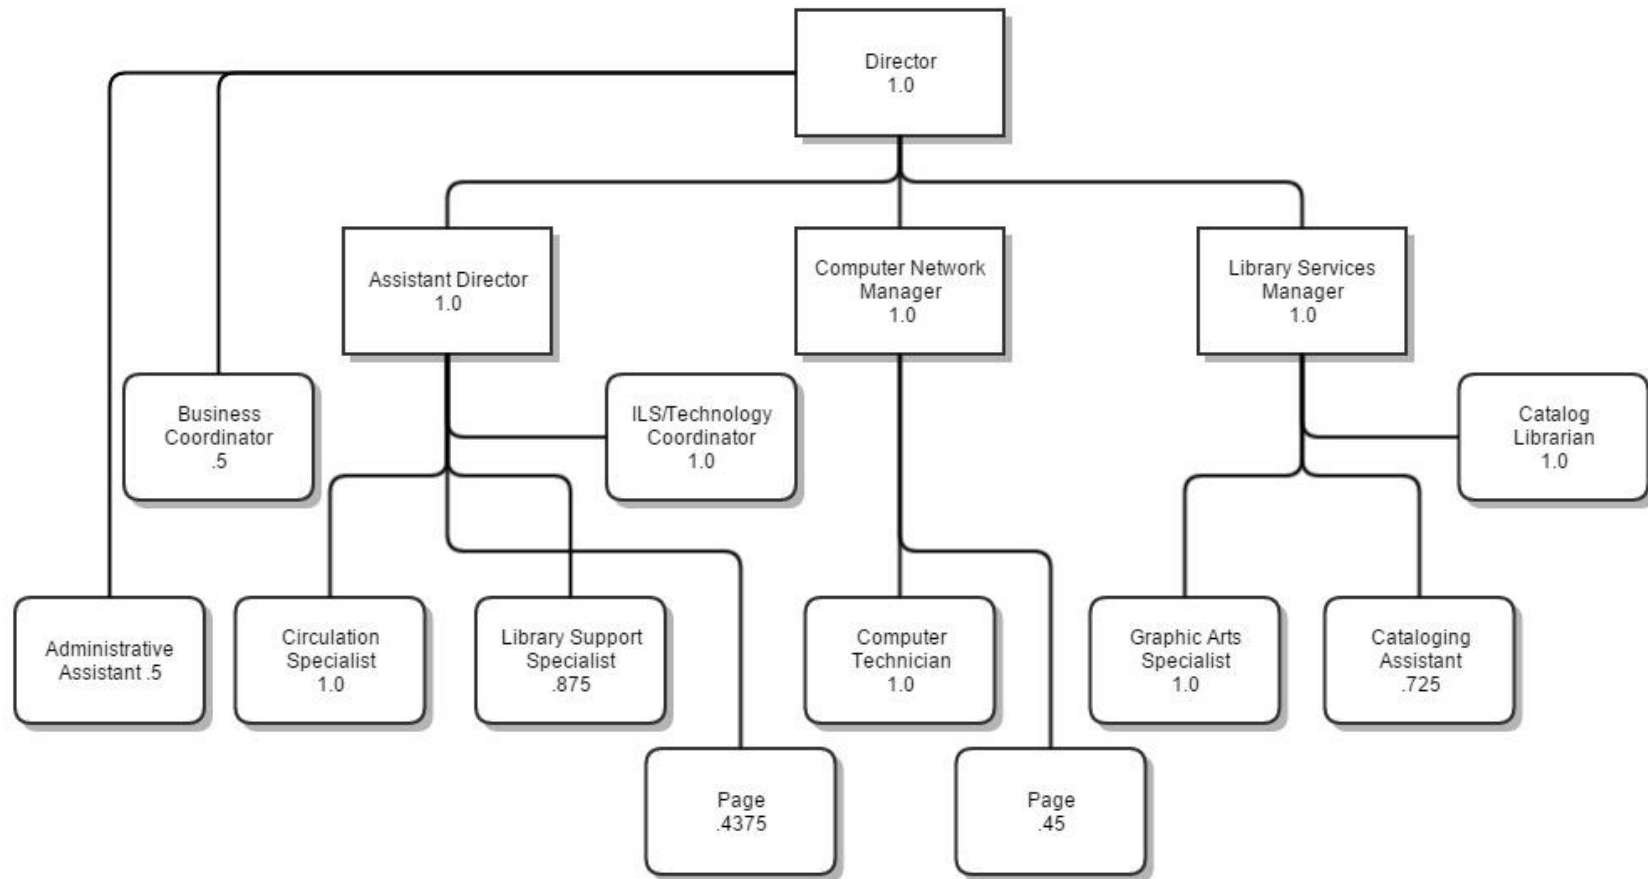

OWLS Table of Organization
March 2017

15 positions
12.4875 FTE